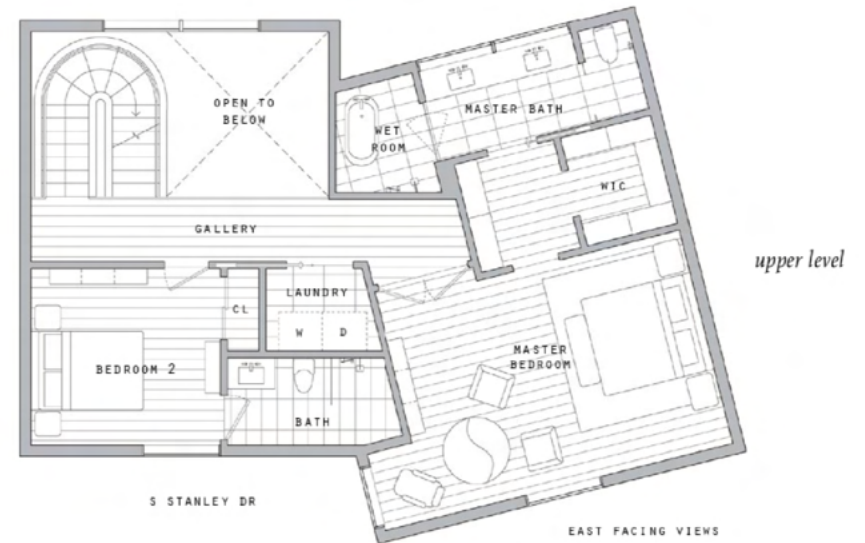

GARDENHOUSE

Sky Villa 19

2,096 Sqft Residence | 339 Sqft Terrace
3 Beds | 3.5 Baths

8600 Wilshire Blvd, Beverly Hills, CA
BHGardenhouse.com | 310.879.8600

All dimensions are approximate and vary depending on method of measurement. If Residents need to know precise measurements before entering into a Lease, they are urged by the Landlord to take their own measurements before entering into a Lease. Residents are provided with the opportunity to take their own measurements prior to signing Lease.