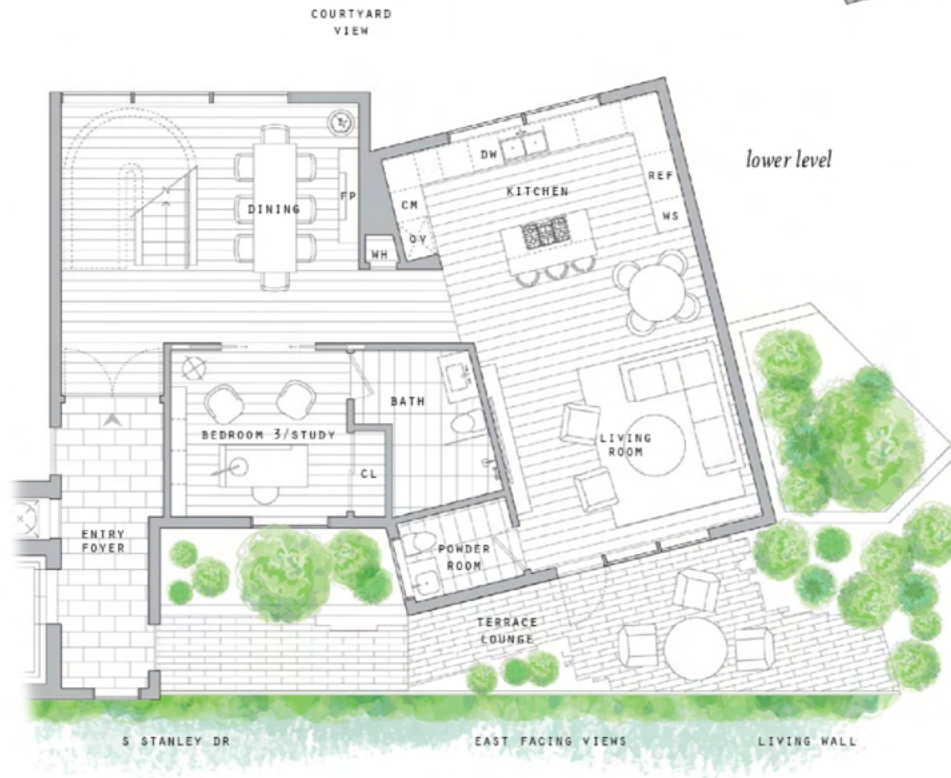

GARDENHOUSE

Sky Villa 19

2,096 Sqft Residence | 339 Sqft Terrace
3 Beds | 3.5 Baths

8600 Wilshire Blvd, Beverly Hills, CA
BHGardenhouse.com | 310.879.8600

All dimensions are approximate and vary depending on method of measurement. If Residents need to know precise measurements before entering into a Lease, they are urged by the Landlord to take their own measurements before entering into a Lease. Residents are provided with the opportunity to take their own measurements prior to signing Lease.